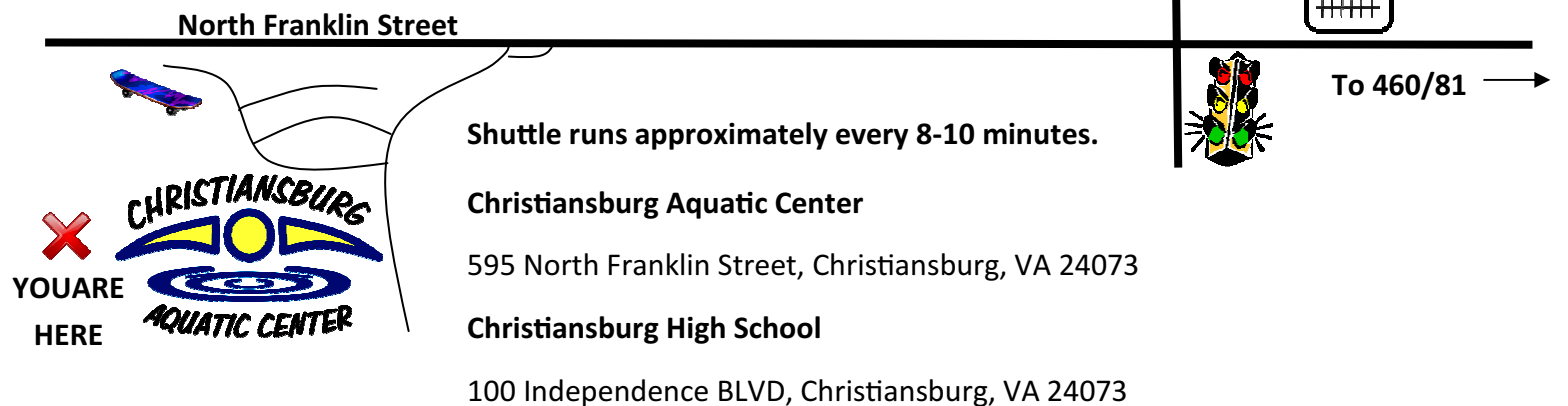

Overflow Parking

Directions:

- Take a **RIGHT** from the Christiansburg Aquatic Center onto **North Franklin Street**.
- At your first stop light, take a **LEFT** onto Independence Blvd. Take **RIGHT** at second parking lot entrance nearest the football field.
Please park farthest away from school, by the tennis courts.

- The shuttle will run from 7am –9pm on Friday-Sunday, July 29-31st, 2011